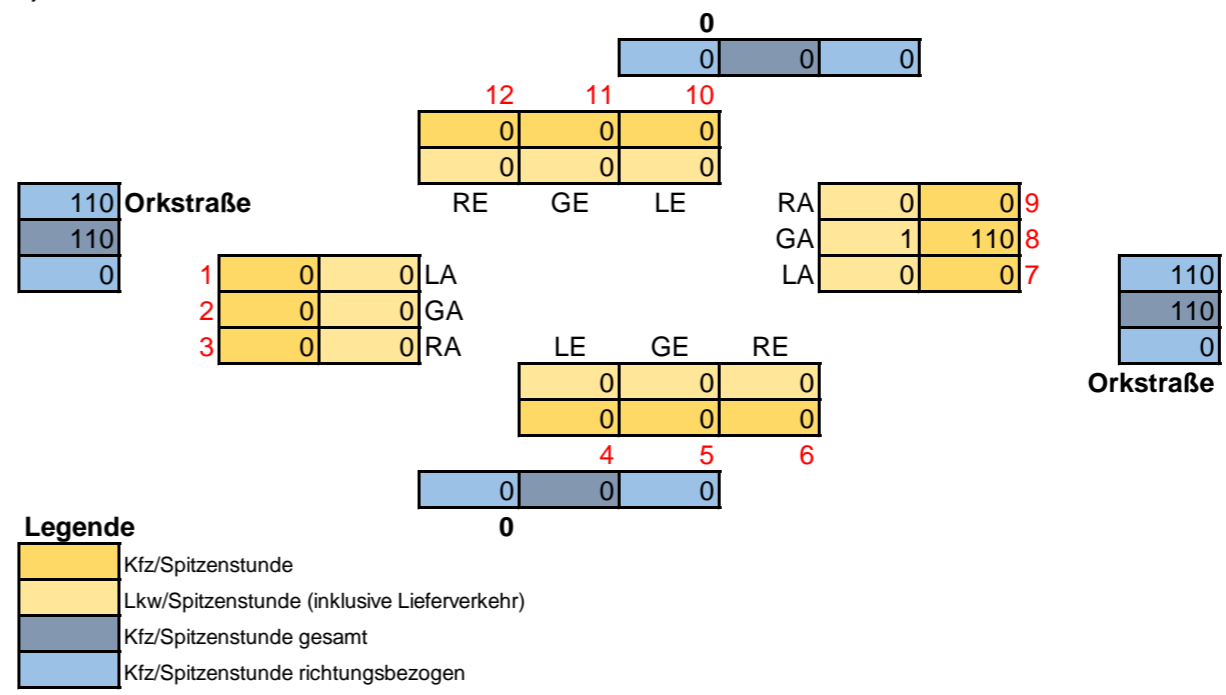

Graphische Darstellung der Spitzenstundenwerte nachmittags (15:45 - 16:45)